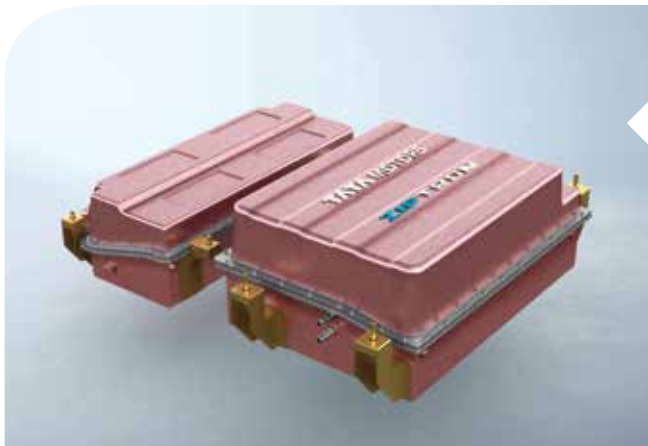

Digital Instrument Cluster

Get intelligent driving support with the fully-equipped Digital Instrument Cluster.

Safe.ev

A life that lets you live.

GLOBAL  NCAP

★★★★ 4 STAR RATING

While the Tigor.ev is a powerhouse of style, it also emphasises on safety with its strong structural integrity with GNCAP 4 Star Rating.

DUAL FRONT AIRBAGS

In the Tigor.ev, safety always comes first with dual front airbags.

IP67 Rated Battery Pack and Motor

Powered by Ziptron technology, your Tigor.ev comes with waterproof and dustproof IP67 rated battery pack and motor.