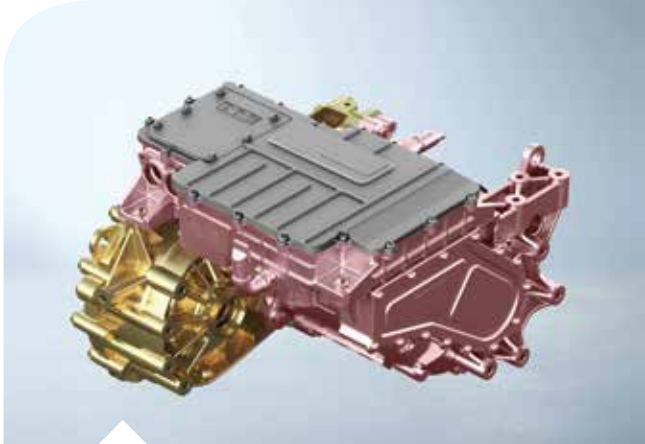

Power and Torque

Unlock life.ev with the pure electric power of Ziptron technology. Nothing says more electric than the ultimate performance powered by the 3 Phase Permanent Magnet Synchronous Motor with a peak output of 170 Nm and power of 55 kW.